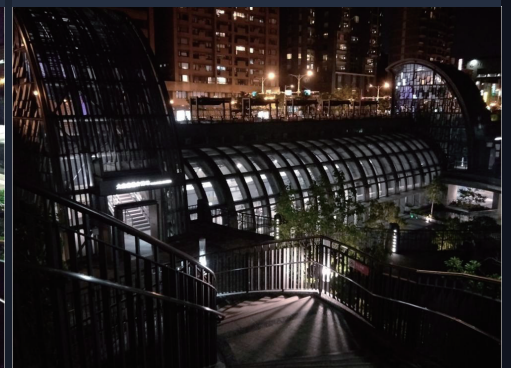

Main
12MP
camera

Wide-angle
120°
landscape & group photos

5 X*
light
sensitivity

SONY
IMX 362
camera sensor

Zenfone 4 Low Light Photography Capability

A Typical Smartphone Camera

JAB Companies, Inc.

PH: 612-338-0794 MB: 612-396-8705