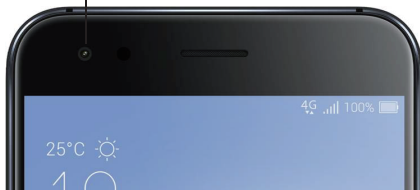

See a bigger and brighter world

5X* Brighter Low Light Photos — f/1.8 Sony IMX362 Sensor
Brighter, clearer, true-to-life photos in low light

(* Compared with a typical smartphone camera with 16MP resolution, f/1.8 aperture & 1.12µm pixel size.)

120° Wide View Dual Cameras
Wide angle for landscape & group photos

14nm Octa-core Snapdragon™ 660
Power efficient, NFC support

Charge for TBDmins, Talk for TBDhrs
ASUS BoostMaster™ fast charging technology

Main
12MP
camera

Wide-angle
120°
landscape & group photos

5 X*
light
sensitivity

SONY
IMX 362
camera sensor